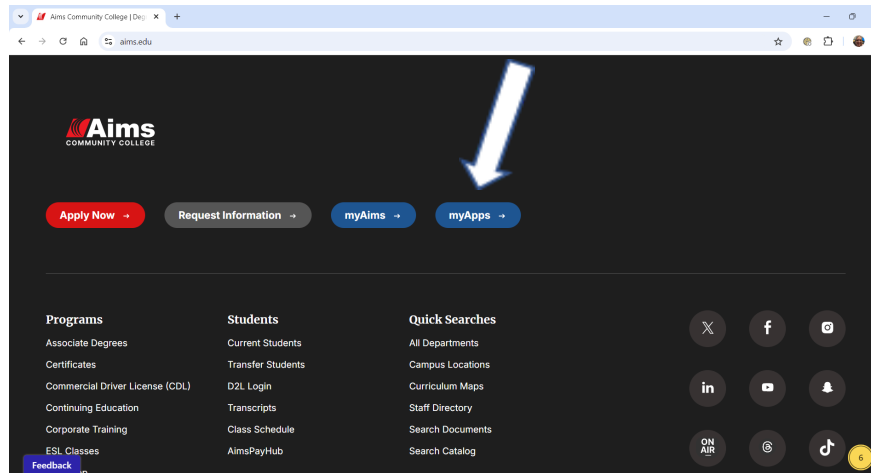

# Finding your Aims ID Number (A#)

First open up myApps (shown here on the [Aims homepage](#)):

Then, log in:

Next, click on the Workday tile:

Once in Workday, click on your photo or the icon at the top right, then View Profile: