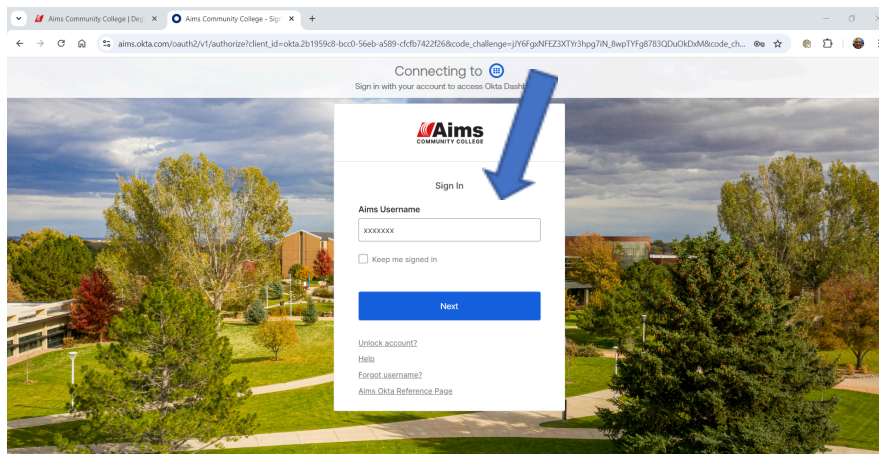

# Finding your Aims ID Number (A#)

First open up myApps (shown here on the [Aims homepage](#)):

Then, log in:

Next, click on the Workday tile:

Once in Workday, click on your photo or the icon at the top right, then View Profile: