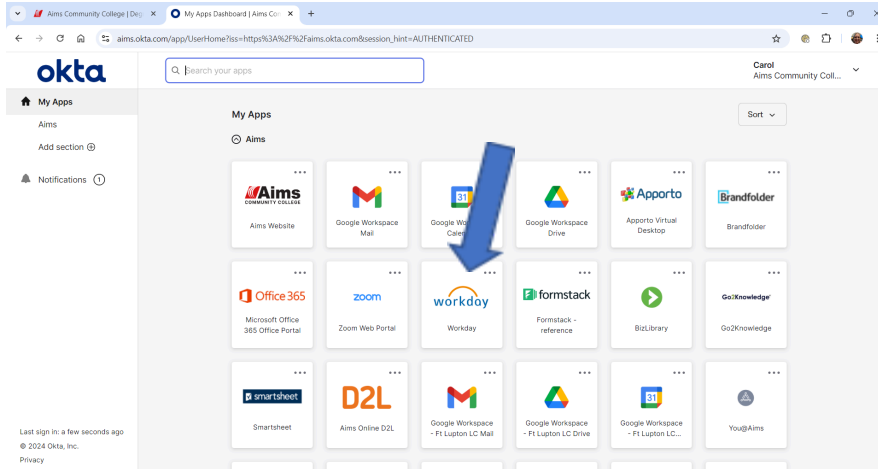

# Finding your Aims ID Number (A#)

First open up myApps (shown here on the [Aims homepage](#)):

Then, log in:

Next, click on the Workday tile:

Once in Workday, click on your photo or the icon at the top right, then View Profile: