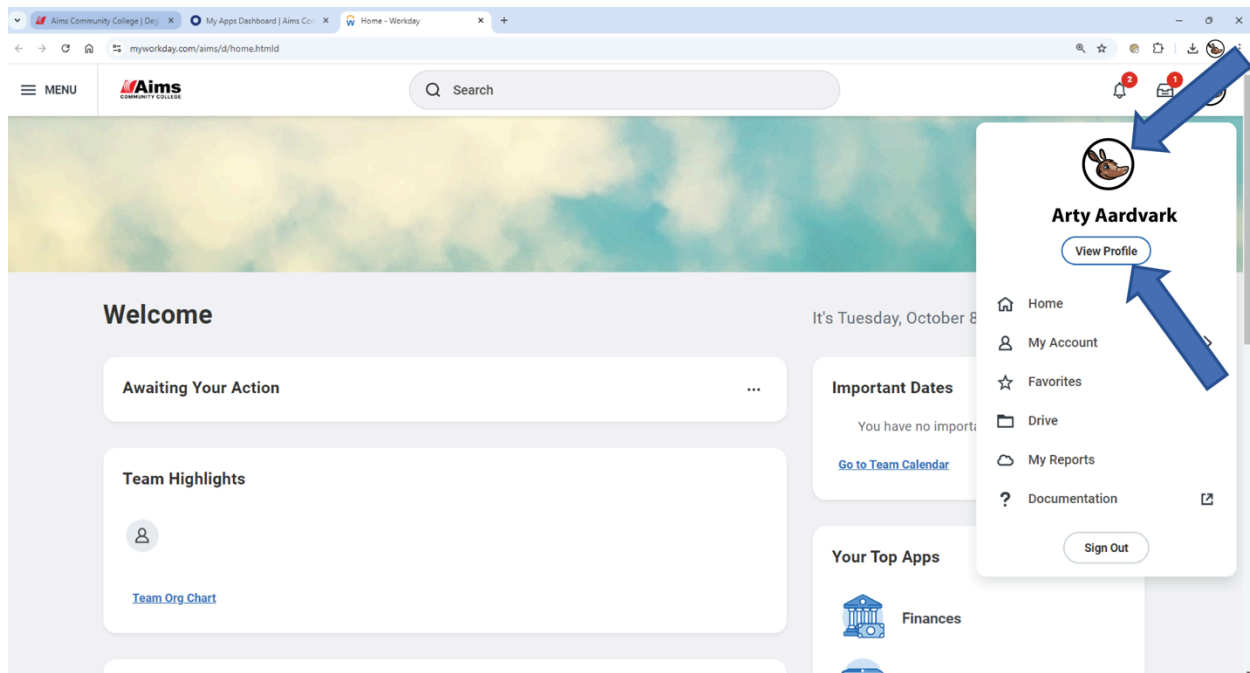

# Finding your Aims ID Number (A#)

First open up myApps (shown here on the [Aims homepage](#)):

Then, log in:

Next, click on the Workday tile:

Once in Workday, click on your photo or the icon at the top right, then View Profile: