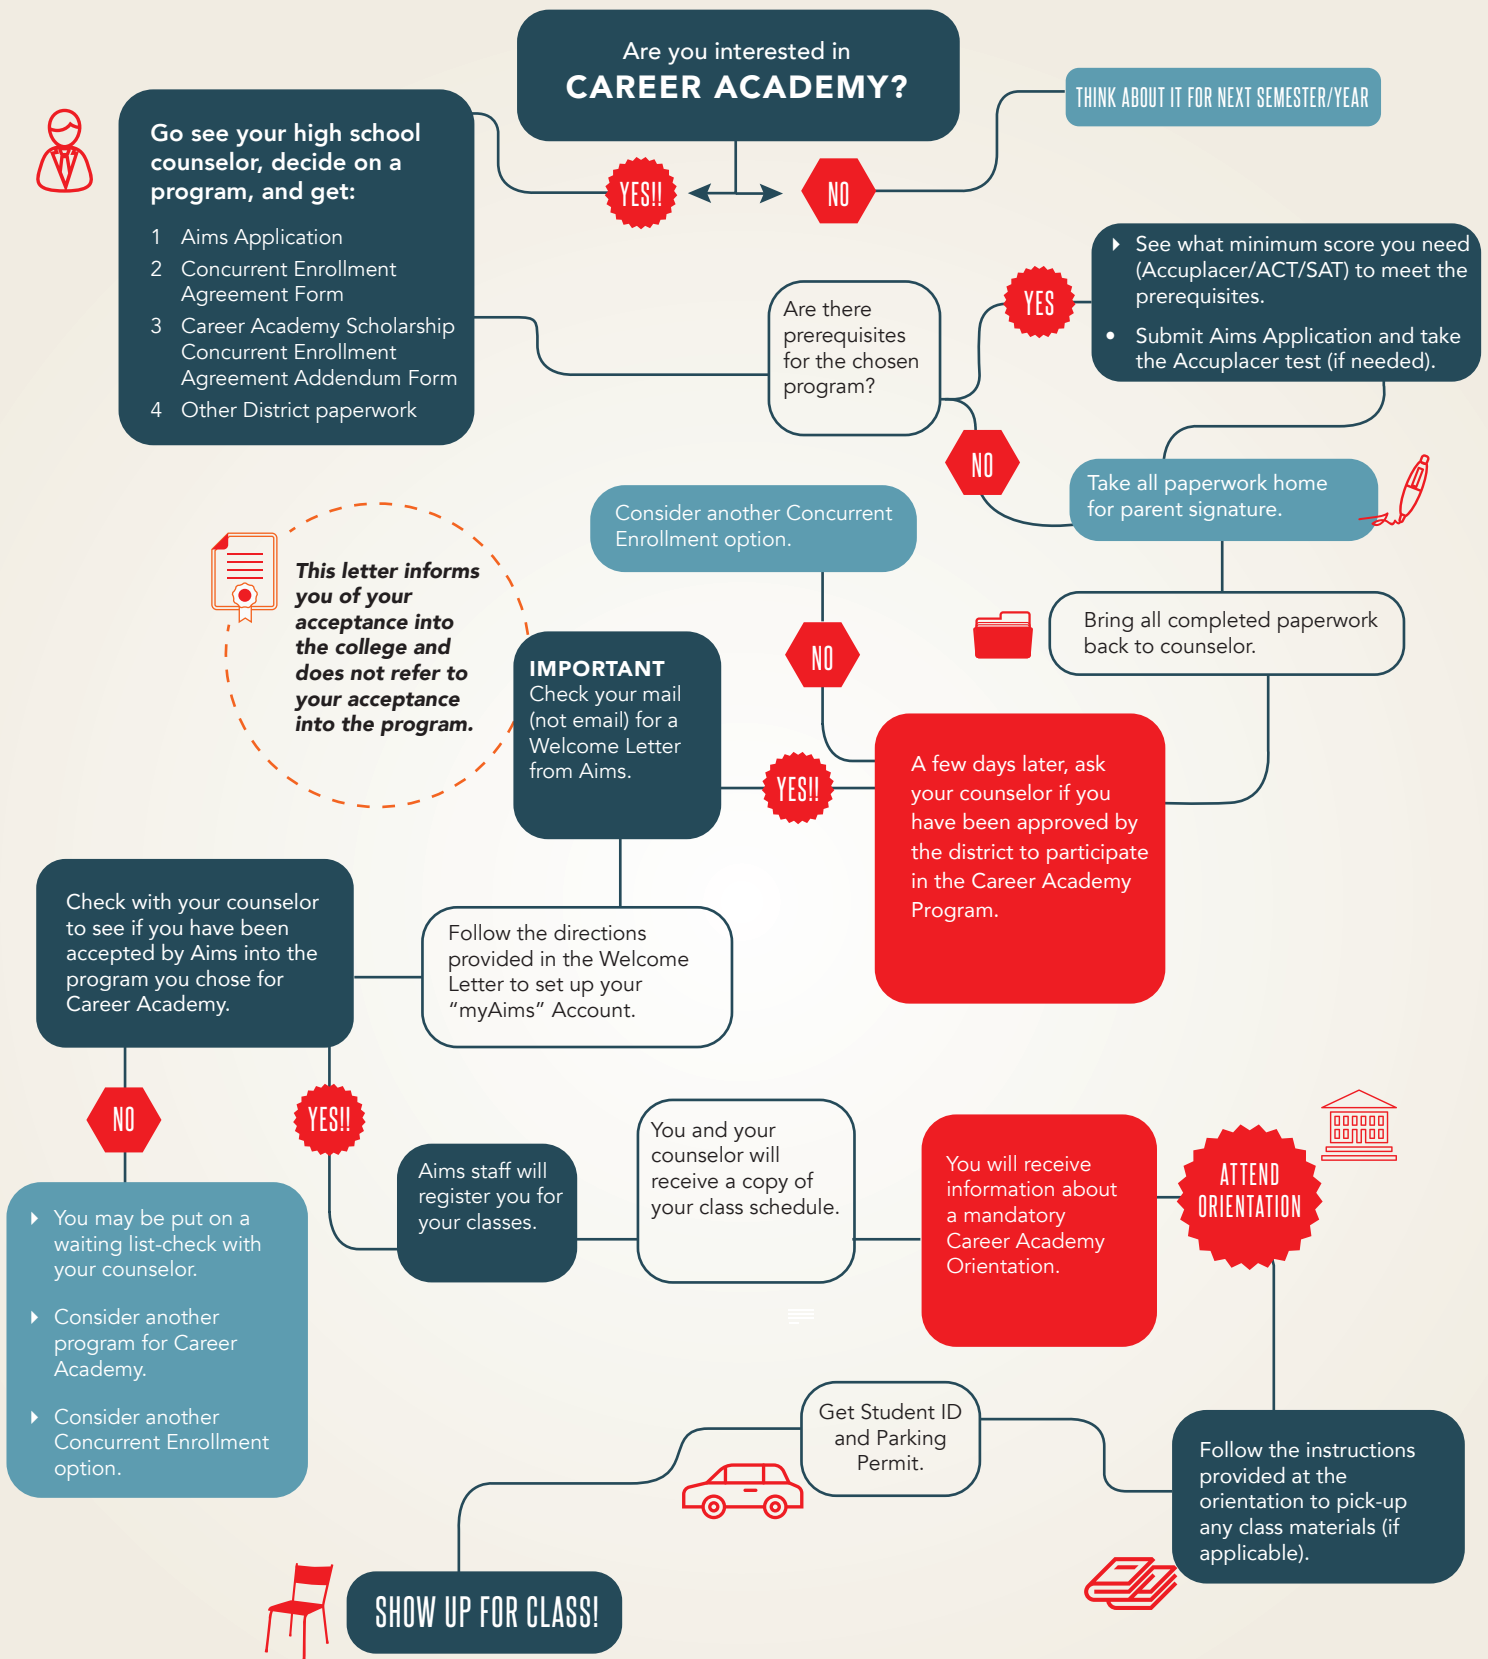

STUDENT FLOW CHART

CONTACT CAREER ACADEMY

Courtney Oyster
 Career Academy Bridge Coordinator
 (970) 339-6542
 courtney.oyster@aims.edu

David Jones
 Director of High School Programs
 (970) 339-6659
 david.jones@aims.edu